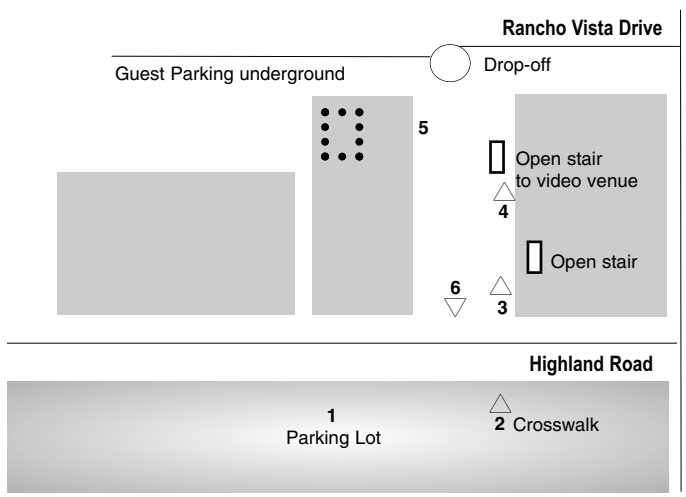

Access from Highland Avenue

Parking is simpler if you take Highland and park on the mall side instead of the underground parking. Take the crosswalk and go down the stairs to get to lower level one, where the fountains and putting green are. Walk north till you see the twin stairs down to lower level two. The Party Room is to the left. Lost? call 480 287-4240